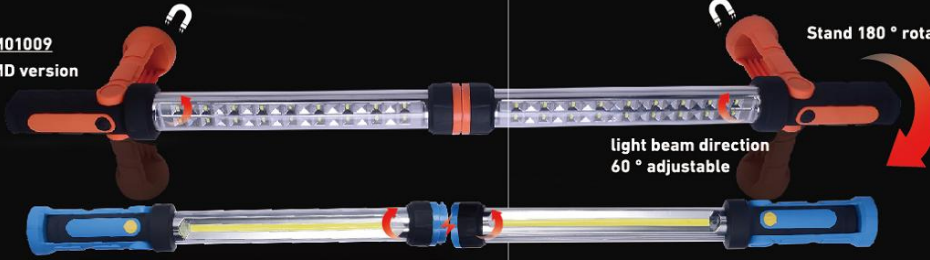

BMW1255

BMW1241

BMW1278

BMW1279

XXL WORKLIGHT

BM01009
SMD version

PATENT IN EU,USA,CN

Stand 180° rotatable

light beam direction
60° adjustable

BM01009-COB

2pcs can be combined
as one big worklight

With hook in the handle

Magnet on the rear of handle

Red-green
charging indication