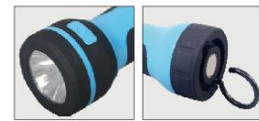

BMWL1250

BMWL1252

BMWL1263

LB-3065-COB

24

BMW1249

BMW1260

BMW1256

light beam direction
60° adjustable

BM01009-COB

2pcs can be combined
as one big worklight

With hook in the handle

Magnet on the rear of handle

Red-green
charging indication