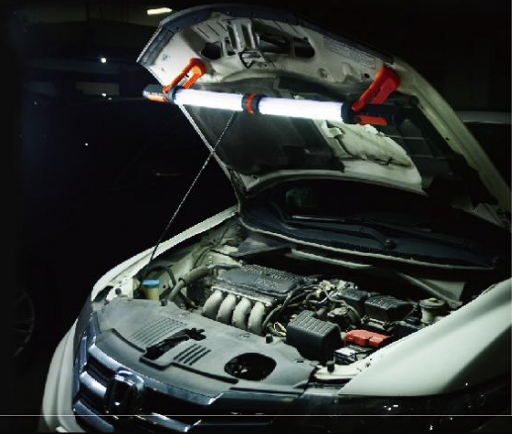

light beam direction
60° adjustable

BM01009-COB

2pcs can be combined
as one big worklight

With hook in the handle

Magnet on the rear of handle

Red-green
charging indication