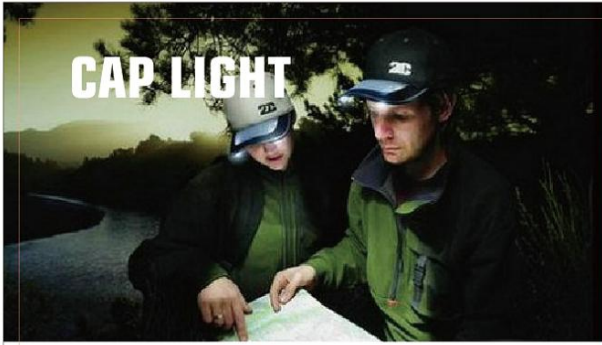

BMHD1261

CAP LIGHT