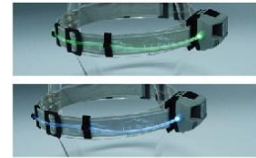

Constant light / Flash light