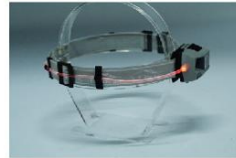

Warning light