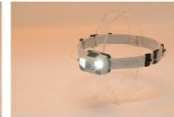

LED Headlight

39

PATENT ITEM
EU.USA.CN.

USA exclusive

BMHD1259

Warning light

Constant light / Flash light

Green Led

Dipped beam
for short distant

High beam
for long distance

40

HEADLIGHT WITH SENSOR

BMHD1228

BMHD1239

BMHD1236

BMHD1240

- Toshiba 3w
- SENSOR led head light

BMHD1241

LED HEADLIGHT SERIES

Touch Switch

BMHD1258

BMHD1235

BMHD1248

clip & head light

10W+2*5W Head Lamp & Bicycle Lamp

BMHD1257

- Function: 10W ON / 2*5W ON / (10W+2*5W) ON / (10W+2*5W)Flash / OFF
- Battery: 2x2000mAh 18650 Lion battery, with overloading protection
- Lumens: T6 ON: 450 Lm+_10% , 2*5W ON: 200Lm+_10%, (10W+2*5W) ON:600 Lm+_10%
- Working time: 10W ON:3h / 2*5W ON:4h / (10W+2*5W) ON:2h / (10W+2.5W)Flash:2h
- Charging time: 5-6 hours
- Weight 240g
- Light Size 8.3x5.5x4cm
- Material Aluminium Head + ABS Battery Case
- With 1A GS approved 220V AC adaptor and 12V car charger
- 1 case for batterie box
- 1 revised bicycle fixation
- IP44